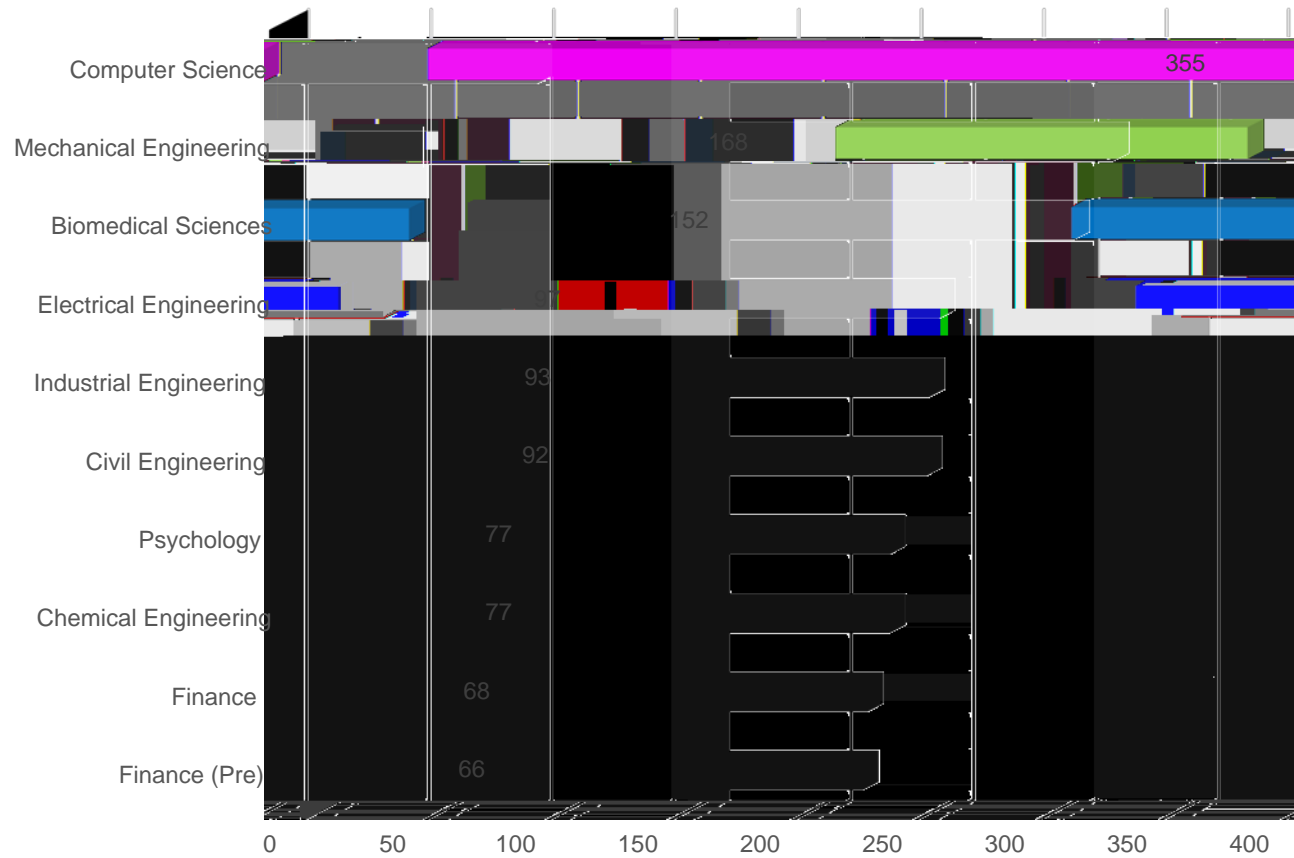

USF World
Office of International Services
Fall 2021

Top 10 Countries

USF World
Office of International Services
Fall 2021

400

200

0

USF World
Office of International Services
Fall 2021

Top 10 Countries Undergraduate Students

USF World
Office of International Services
Fall 2021

Top 10 Countries Pathway Students

USF World

USF World
Office of International Services
Fall 2021

Top 10 Majors Undergraduate Students

Bolivia	54
---------	----

Dominican Republic	6	0.13%
Ecuador	24	0.51%
Egypt	88	1.88%
El Salvador	16	0.34%
Eritrea	1	0.02%
Ethiopia	8	0.17%
Finland	3	0.06%
France	29	0.62%
Gabon	2	0.04%
Georgia	6	0.13%
Germany	28	0.60%
Ghana	20	0.43%
Greece	5	0.11%
Grenada	1	0.02%
Guatemala	9	0.19%
Guyana	3	0.06%
Haiti	18	0.38%
Honduras	28	0.60%
Hong Kong	2	0.04%
Iceland	1	0.02%
India	959	20.44%
Indonesia	13	0.28%
Iran	39	0.83%
Iraq	3	0.06%