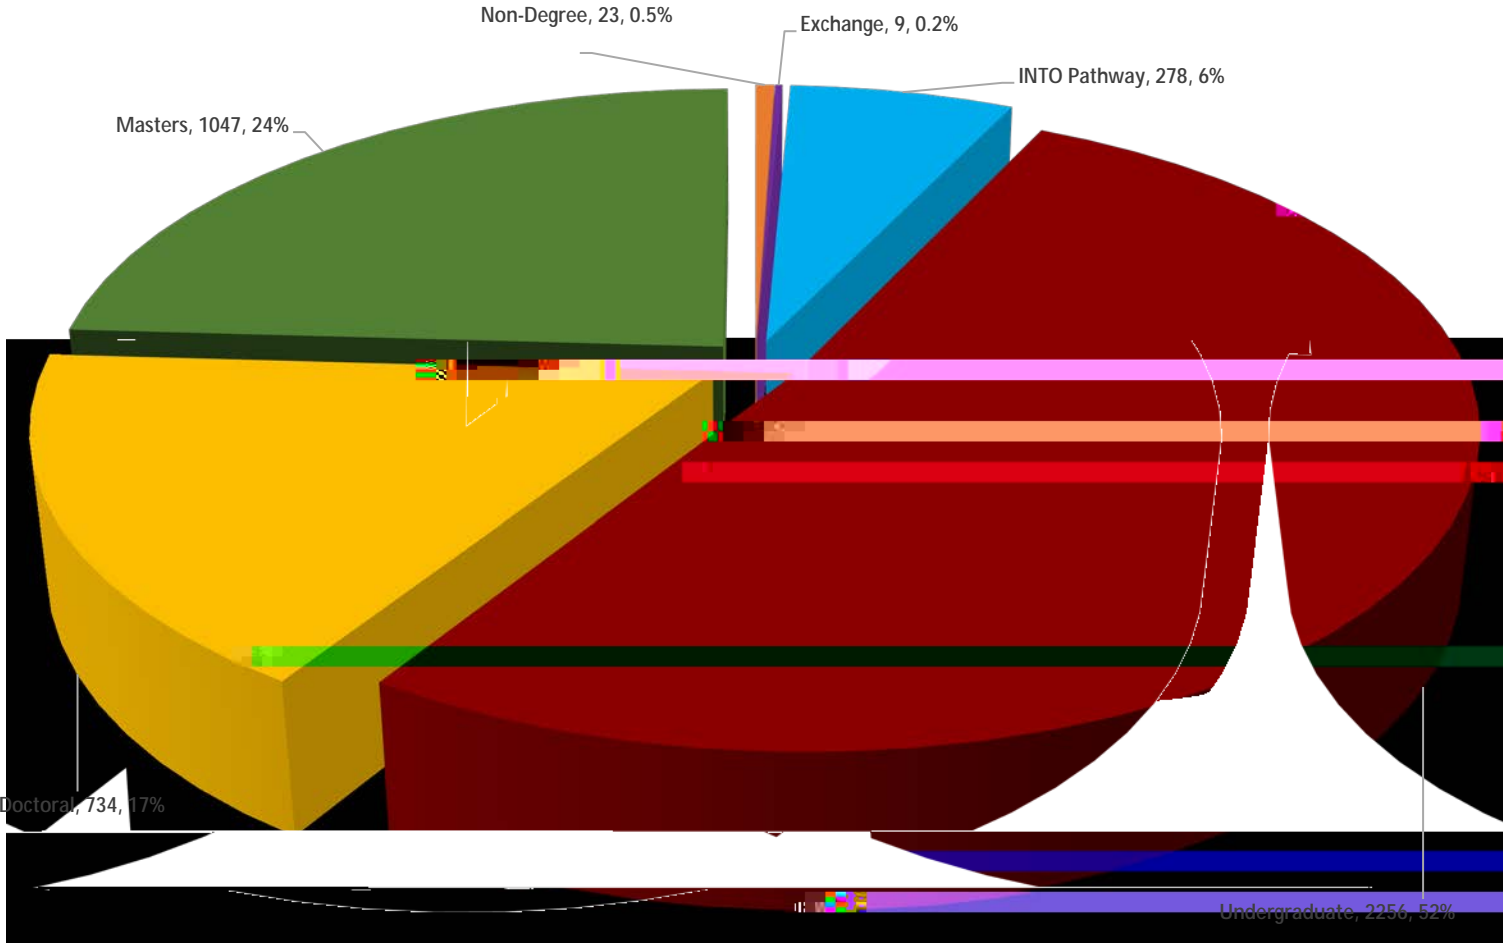

USF World  
Office of International Services  
Fall 2020

USF International Students Per Academic Level

USF World  
Office of International Services  
Fall 2020

Top 10 Countries

**USF World**  
Office of International Services  
**Fall 2020**

USF World  
Office of International Services  
Fall 2020

Top 10 Countries - Pathway Students

USF World  
Office of International Services  
Fall 2020

Top 10 Graduate Majors

USF World  
Office of International Services  
Fall 2020

Top 10 Majors - Undergraduate Students

Senegal	1	0.02%
Serbia	3	0.07%
Singapore	3	0.07%
Sint Maarten	1	0.02%
Slovakia	2	0.05%
South Africa	5	0.12%
South Korea	49	1.13%
Spain	26	0.60%
Sri Lanka	21	0.48%
Sudan	2	0.05%
Suriname	1	0.02%
Sweden	6	0.14%
Switzerland	1	0.02%
Syria	5	