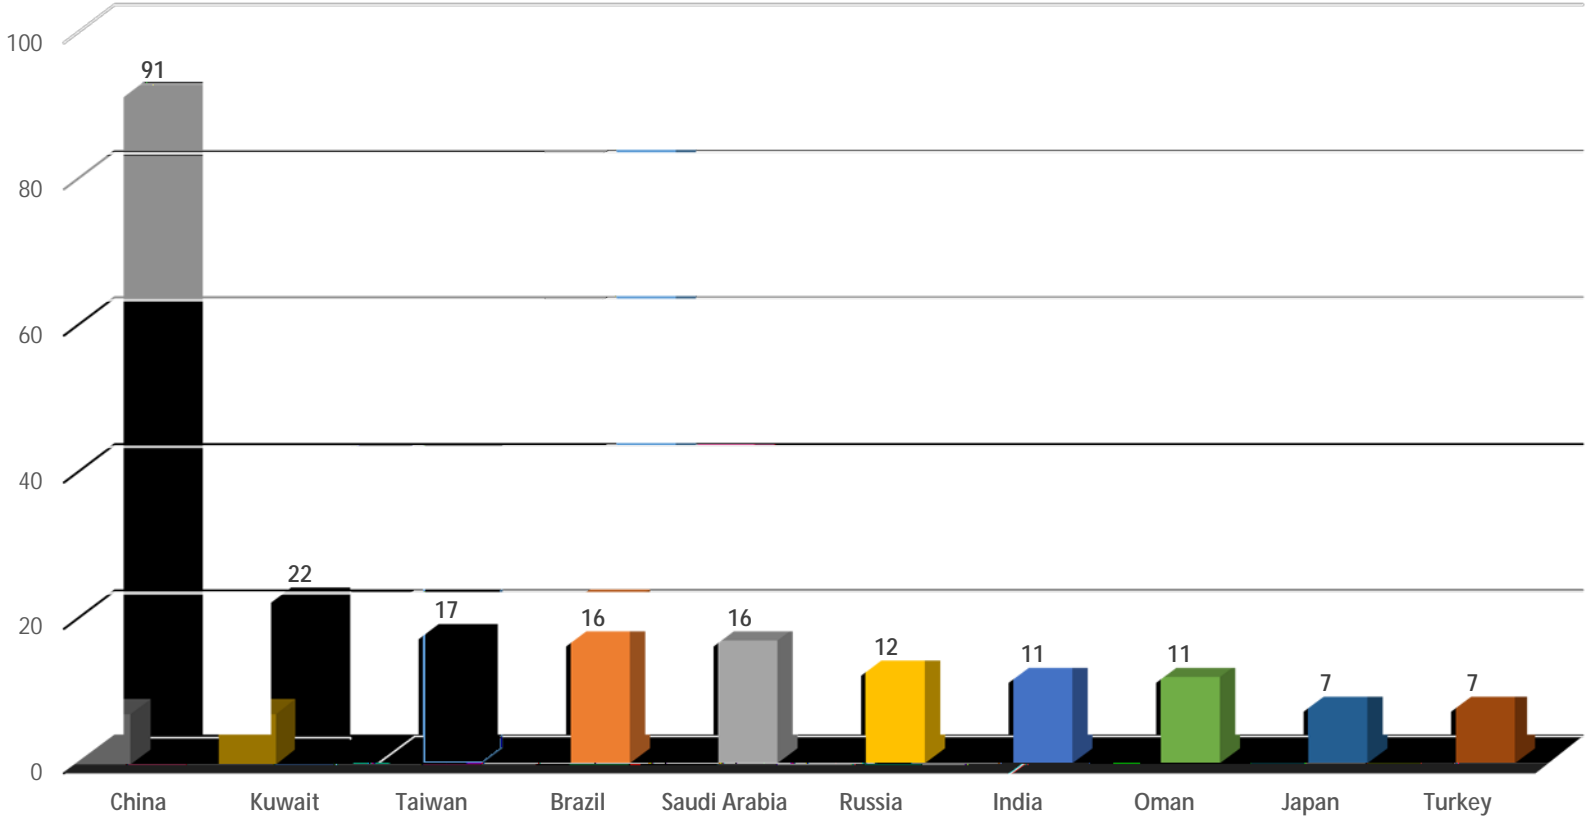

USF World  
Office of International Services  
Fall 2020

USF International Students Per Academic Level

USF World  
Office of International Services  
Fall 2020

Top 10 Countries

**USF World**  
Office of International Services  
**Fall 2020**

USF World  
Office of International Services  
Fall 2020

Top 10 Countries - Pathway Students

USF World  
Office of International Services  
Fall 2020

Top 10 Graduate Majors

USF World  
Office of International Services  
Fall 2020

Top 10 Majors - Undergraduate Students

Senegal	1	0.02%
Serbia	3	0.07%
Singapore	3	0.07%
Sint Maarten	1	0.02%
Slovakia	2	0.05%
South Africa	5	0.12%
South Korea	49	1.13%
Spain	26	0.60%
Sri Lanka	21	0.48%
Sudan	2	0.05%
Suriname	1	0.02%
Sweden	6	0.14%
Switzerland	1	0.02%
Syria	5	

## Number of International Students Per Country (Numerical Order)

Country	# Per	% of Total
India	696	16.01%
China	652	15.00%
Brazil	247	5.68%
Saudi Arabia	161	3.70%
Vietnam	151	3.47%
Bangladesh	140	3.22%
Oman	137	3.15%
Venezuela	115	2.65%
Taiwan	88	2.02%
Pakistan	87	2.00%
Kuwait	83	1.91%
Colombia	80	1.84%
Jamaica	80	1.84%
Nigeria	79	1.82%
Trinidad & Tobago	79	1.82%
Egypt	72	1.66%
Russia	66	1.52%
Mexico	65	1.50%