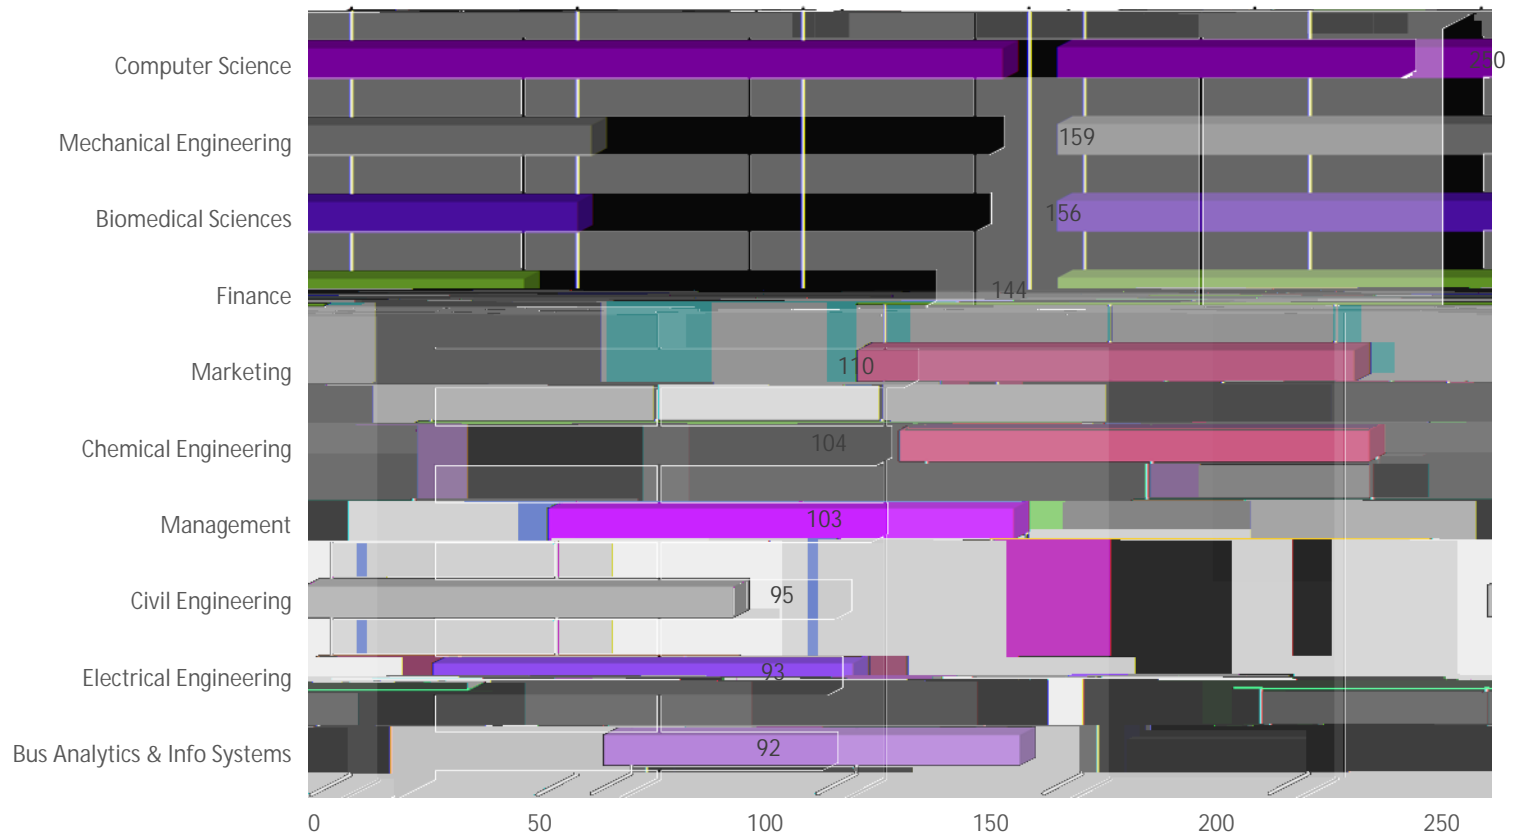

USF World  
Office of International Services  
Fall 2020

USF International Students Per Academic Level

USF World  
Office of International Services  
Fall 2020

Top 10 Countries

**USF World**  
Office of International Services  
**Fall 2020**

USF World  
Office of International Services  
Fall 2020

Top 10 Countries - Pathway Students

USF World  
Office of International Services  
Fall 2020

Top 10 Graduate Majors

USF World  
Office of International Services  
Fall 2020

Top 10 Majors - Undergraduate Students

Senegal	1	0.02%
Serbia	3	0.07%
Singapore	3	0.07%
Sint Maarten	1	0.02%
Slovakia	2	0.05%
South Africa	5	0.12%
South Korea	49	1.13%
Spain	26	0.60%
Sri Lanka	21	0.48%
Sudan	2	0.05%
Suriname	1	0.02%
Sweden	6	0.14%
Switzerland	1	0.02%
Syria	5	