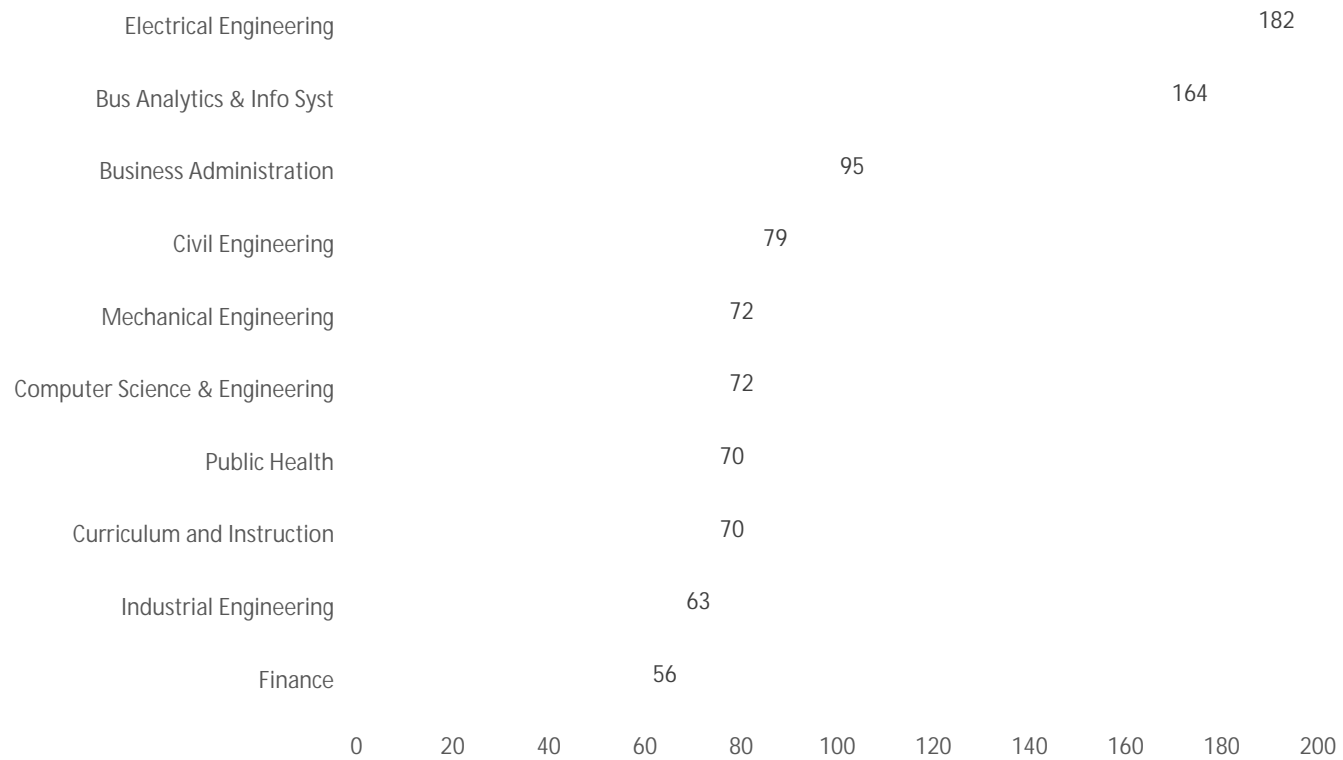

USF World
Office of International Services
Fall 2020

Top 10 Graduate Majors