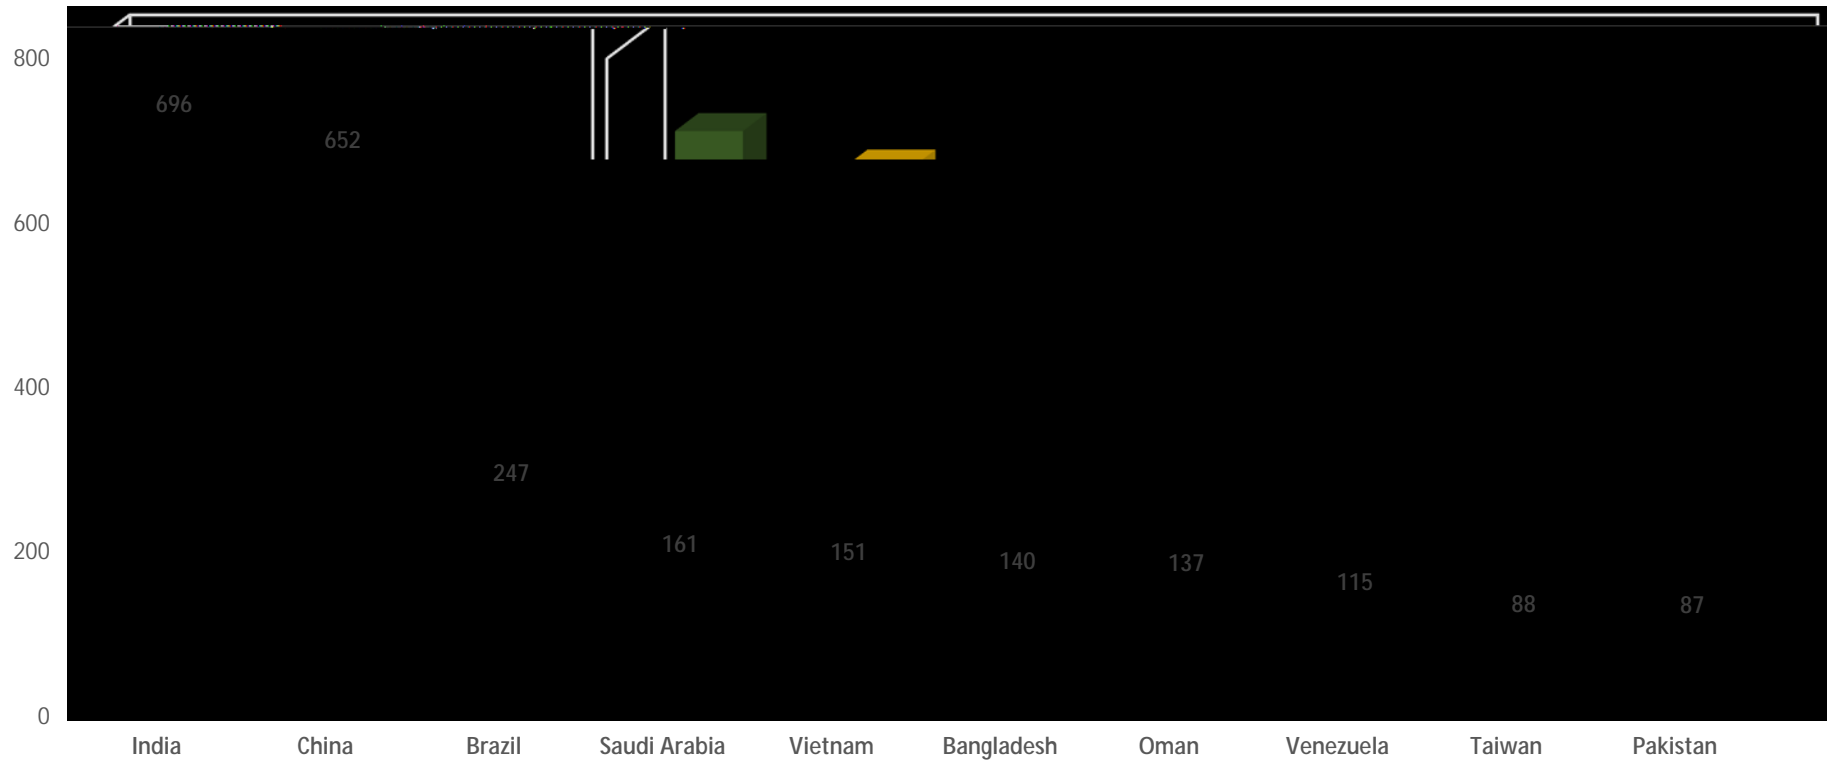

USF World  
Office of International Services  
Fall 2020

USF International Students Per Academic Level

USF World  
Office of International Services  
Fall 2020

Top 10 Countries

**USF World**  
Office of International Services  
**Fall 2020**

USF World  
Office of International Services  
Fall 2020

Top 10 Countries - Pathway Students

USF World  
Office of International Services  
Fall 2020

Top 10 Graduate Majors

USF World  
Office of International Services  
Fall 2020

Top 10 Majors - Undergraduate Students

Senegal	1	0.02%
Serbia	3	0.07%
Singapore	3	0.07%
Sint Maarten	1	0.02%
Slovakia	2	0.05%
South Africa	5	0.12%
South Korea	49	1.13%
Spain	26	0.60%
Sri Lanka	21	0.48%
Sudan	2	0.05%
Suriname	1	0.02%
Sweden	6	0.14%
Switzerland	1	0.02%
Syria	5	

## Number of International Students Per Country (Numerical Order)

Country	# Per	% of Total
India	696	16.01%
China	652	15.00%
Brazil	247	5.68%
Saudi Arabia	161	3.70%
Vietnam	151	3.47%
Bangladesh	140	3.22%
Oman	137	3.15%
Venezuela	115	2.65%
Taiwan	88	2.02%
Pakistan	87	2.00%
Kuwait	83	1.91%
Colombia	80	1.84%
Jamaica	80	1.84%
Nigeria	79	1.82%
Trinidad & Tobago	79	1.82%
Egypt	72	1.66%
Russia	66	1.52%
Mexico	65	1.50%