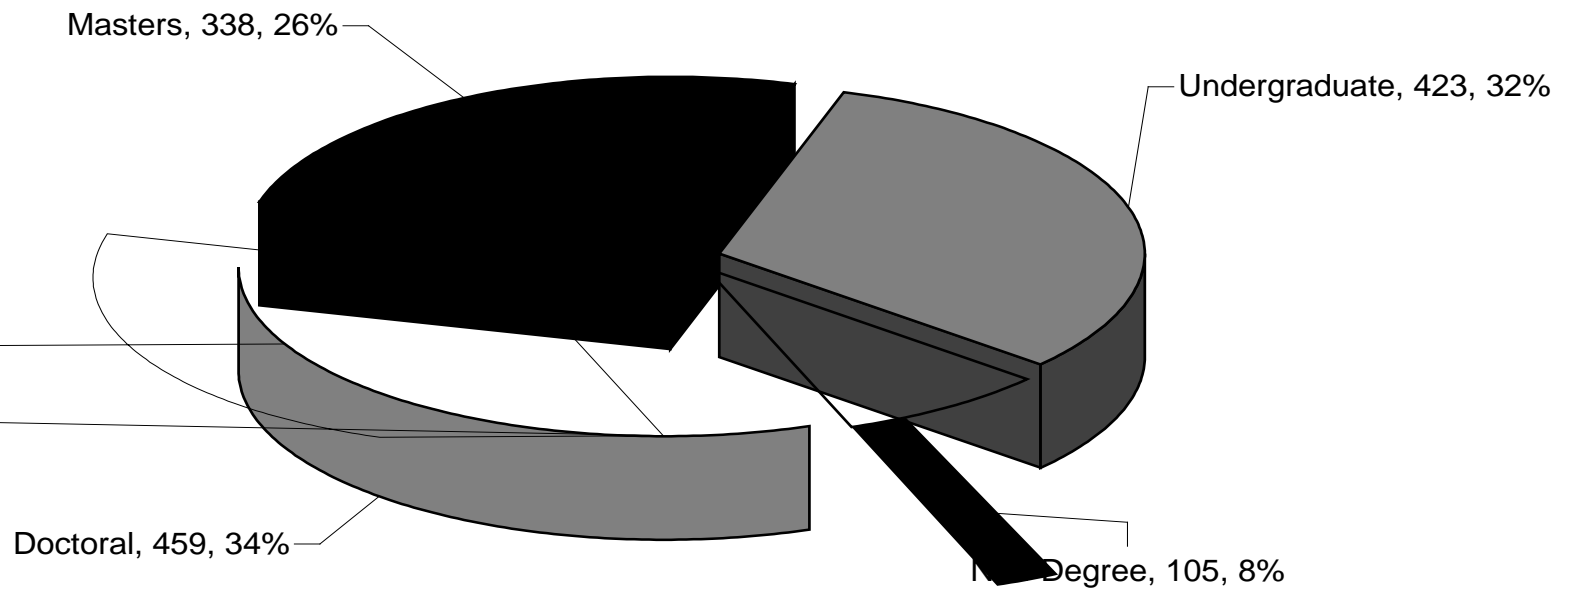

International Affairs
International Services
Fall 2009

USF International Students Per Academic Level

NOTE: Non-degree includes exchange students.

Fall 2009 Total Enrollment = 13.25
Source: USF Data Warehouse Add/Drop Benchmark 8/31/2009

International Affairs
International Services
Fall 2009

Top 10 Undergraduate Majors

Number of International Students Per Country (Alphabetical Order)

Country	# Per	% of total
Albania	6	0.5%
Algeria	1	0.1%
Argentina	7	0.5%